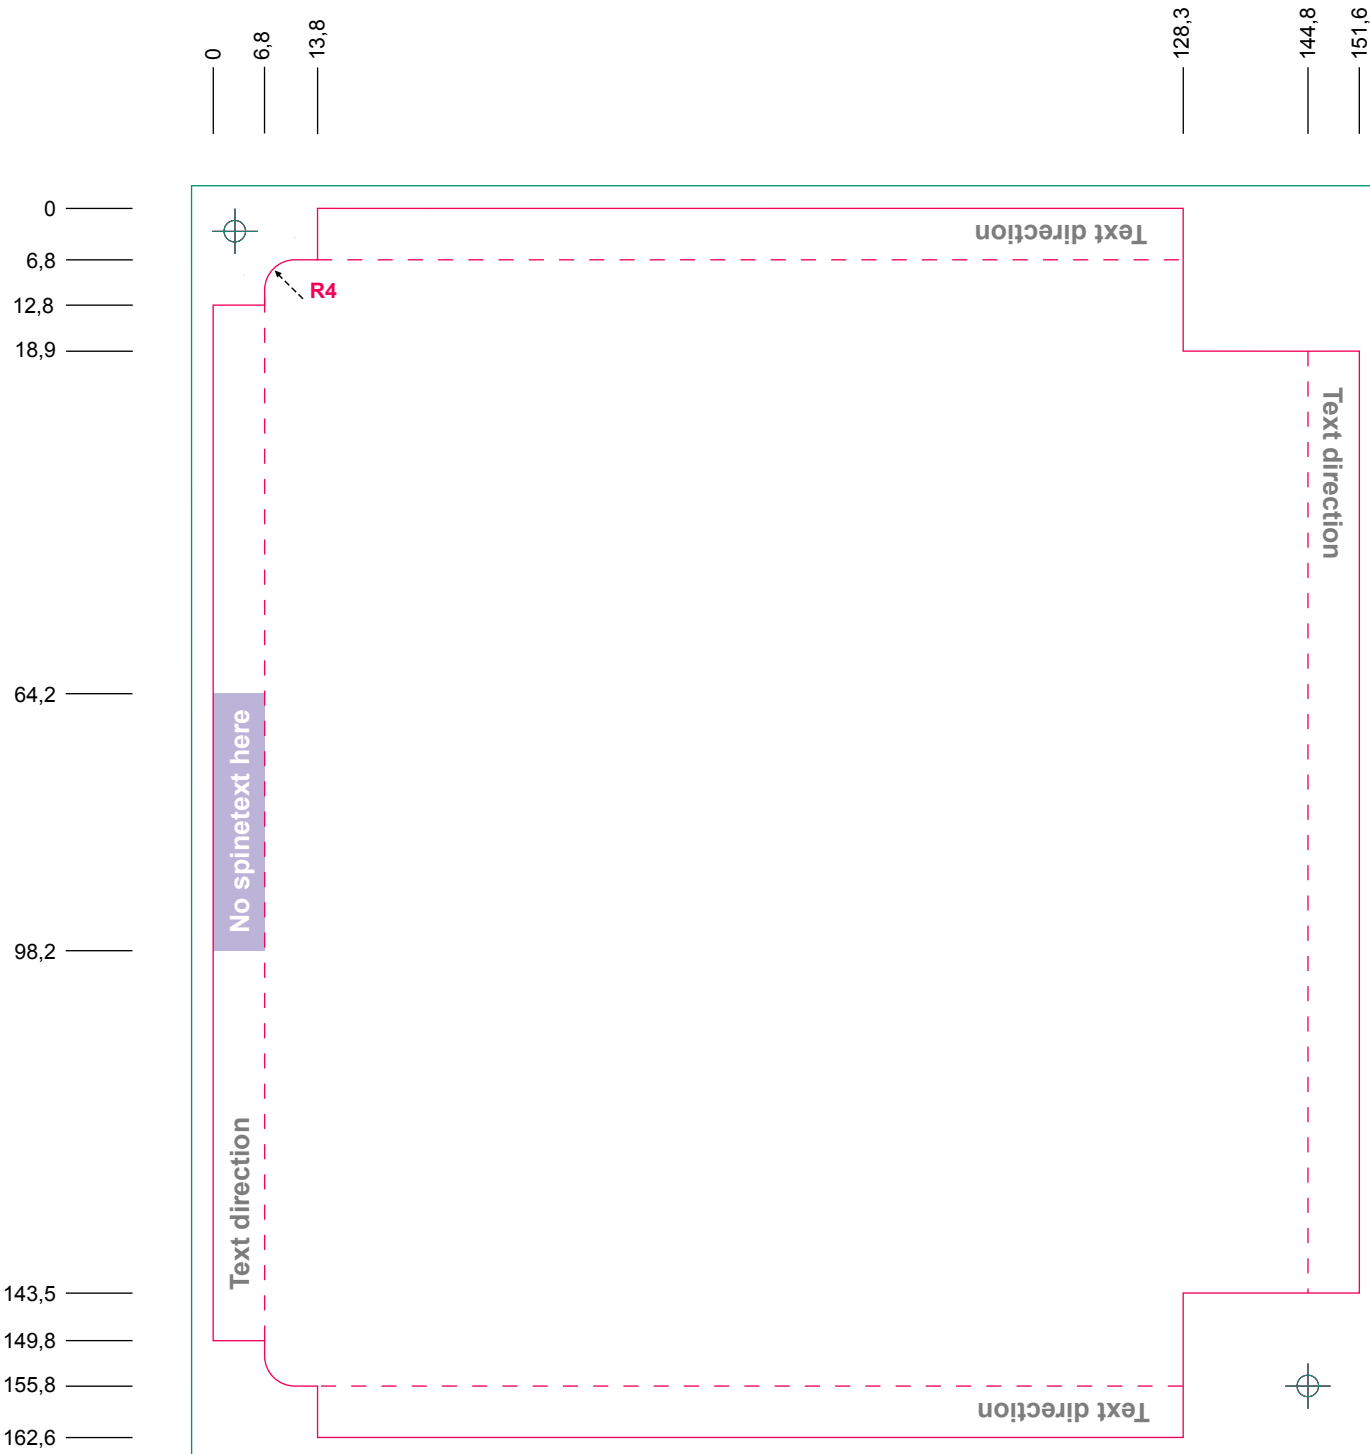

State of material: Plane, back-side bar curved inside max. 10°

EAS tag guidelines: For Sensomatic's guidelines visit www.sensomatic.com

Grain direction: As seen on this drawing horizontal.

SJB NH Plus inside 140704

SJB NH (New Hinge) Plus, outside

Dimensions: in millimeter

Paper: Illustration printing paper, wood-free, white 170 gr/m²

Groove line: Fine line perforation from inside, according to option at producer 2:4 / 2:6 / 2:8 / 2:10

State of material: Plane, back-side bar curved inside max. 10°

EAS tag guidelines: For Sensomatic's guidelines visit www.sensomatic.com

Grain direction: As seen on this drawing horizontal.

SJB NH Plus outside 140704

Minimal bleed 3mm Dye cut / perforation Locking area

pmt - publico media trading
 hinterfeld 794
 a 6861 alberschwende - austria
 t +43(0)5579-4981
 f +43(0)5579-20034
 e pmt@vol.at
 w pmt-austria.com