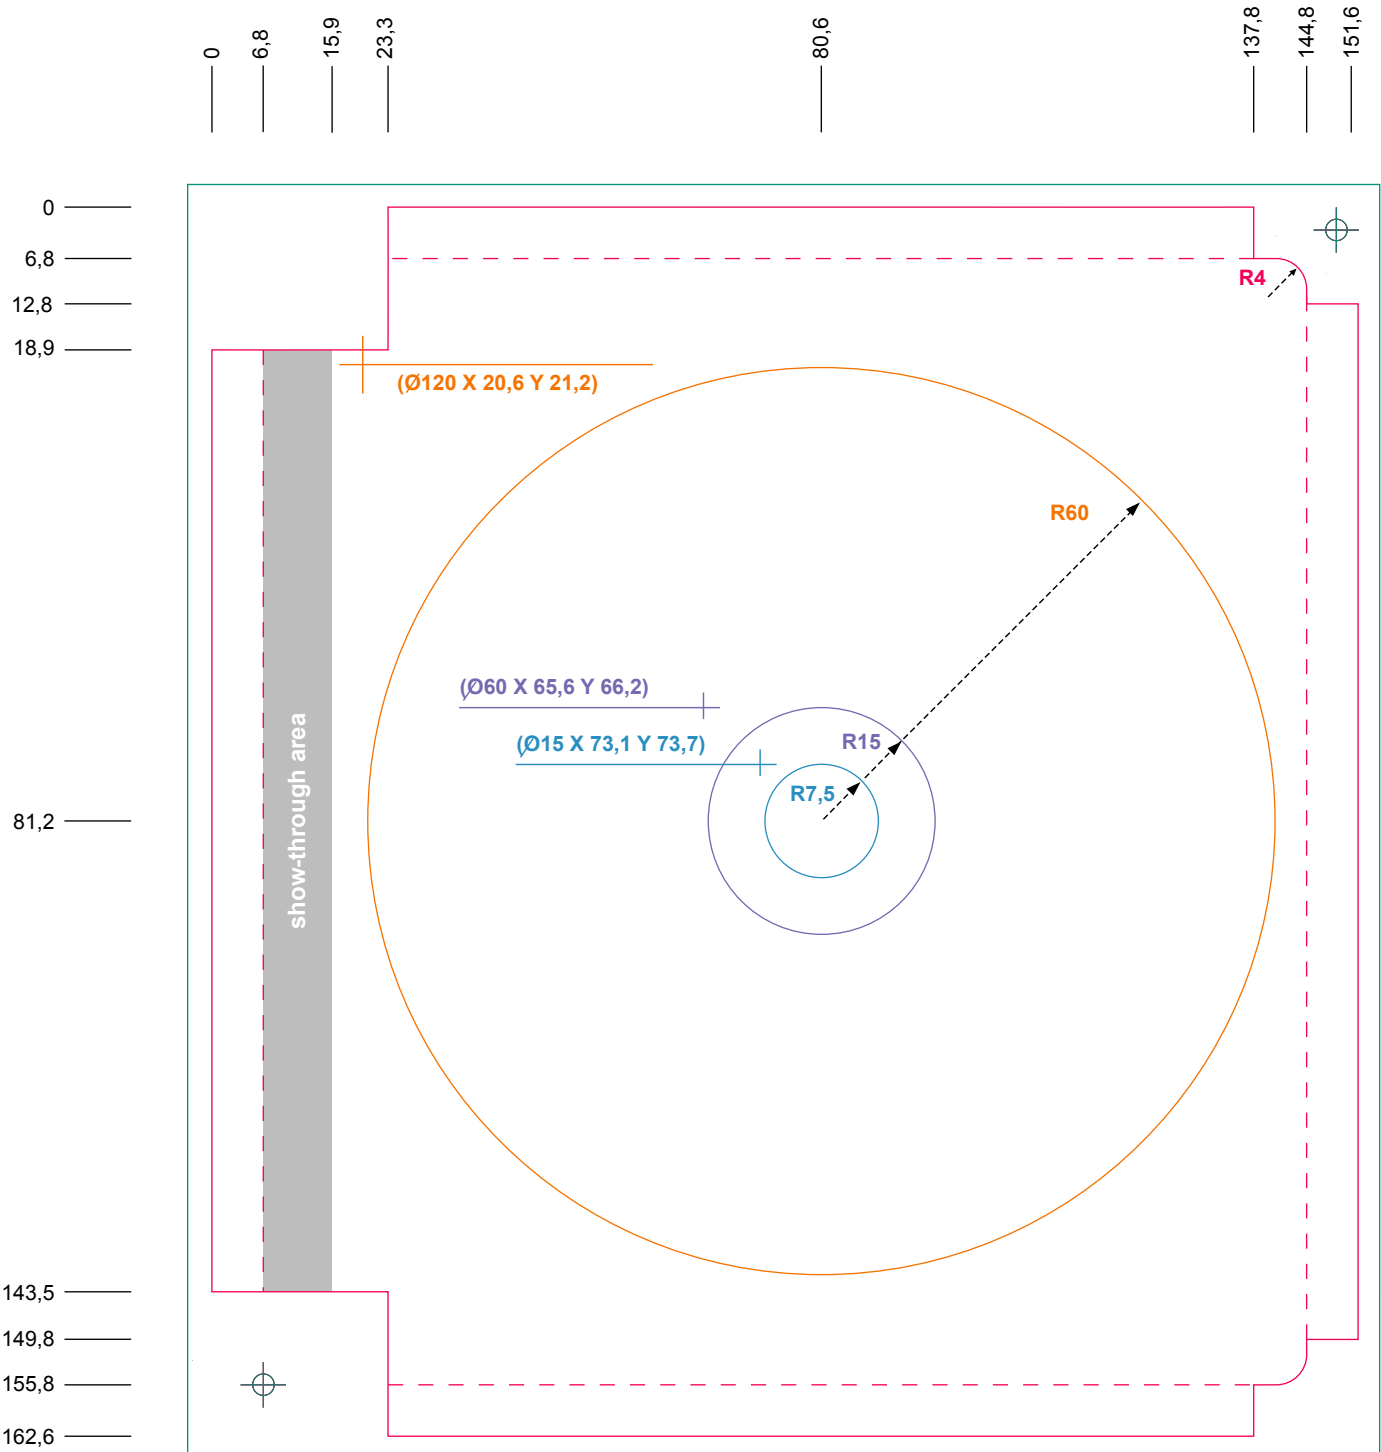

SJB NH (New Hinge) Plus, inside

Dimensions: in millimeter

Paper: Illustration printing paper, wood-free, white 170 gr/m²

Groove line: Fine line perforation from inside, according to option at producer 2:4 / 2:6 / 2:8 / 2:10

State of material: Plane, back-side bar curved inside max. 10°

EAS tag guidelines: For Sensomatic's guidelines visit www.sensomatic.com

Grain direction: As seen on this drawing horizontal.

SJB NH Plus inside 140704

SJB NH (New Hinge) Plus, outside

Dimensions: in millimeter

Paper: Illustration printing paper, wood-free, white 170 gr/m²

Groove line: Fine line perforation from inside, according to option at producer 2:4 / 2:6 / 2:8 / 2:10

State of material: Plane, back-side bar curved inside max. 10°

EAS tag guidelines: For Sensomatic's guidelines visit www.sensomatic.com

Grain direction: As seen on this drawing horizontal.

SJB NH Plus outside 140704